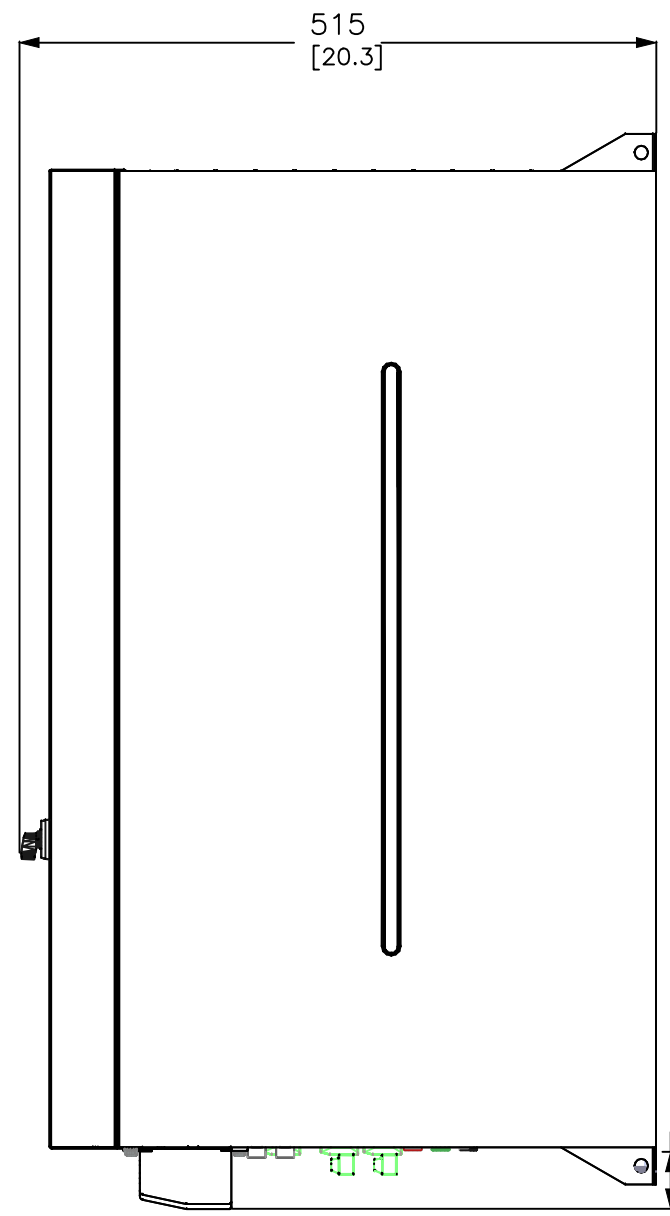

1 2 3 4 5 6 7 8

A

B

C

D

E

A

B

C

D

E

HUBBELL PQS APEX 100A BOTTOM CONNECTION 3W/4W 200-480V 50/60Hz IP20

DESCRIPTION  
**HUBBELL PQS  
 APEX ACTIVE FILTER  
 100A MODULE**

JOB NAME:  
 APEX 100A MODULE  
 JOB LOCATION:  
 DRAWING STATUS:

DRAWN BY DB	DRAWN DATE 06/10/2020	CHK BY	CHK DATE
SHEET OF		DWG NO.	
		REV	

ALL UNITS MEASURED IN mm [inches]

1 2 3 4 5 6 7 8