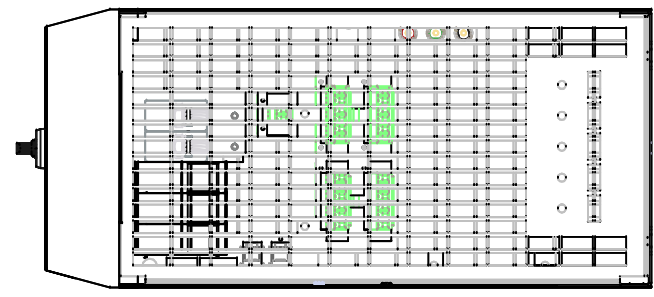

1 2 3 4 5 6 7 8

A

B

C

D

E

A

B

C

D

E

HUBBELL PQS APEX 100A BOTTOM CONNECTION 3W/4W 200-480V 50/60Hz IP20

DESCRIPTION  
**HUBBELL PQS  
 APEX ACTIVE FILTER  
 100A MODULE**

JOB NAME:  
 APEX 100A MODULE  
 JOB LOCATION:  
 DRAWING STATUS: