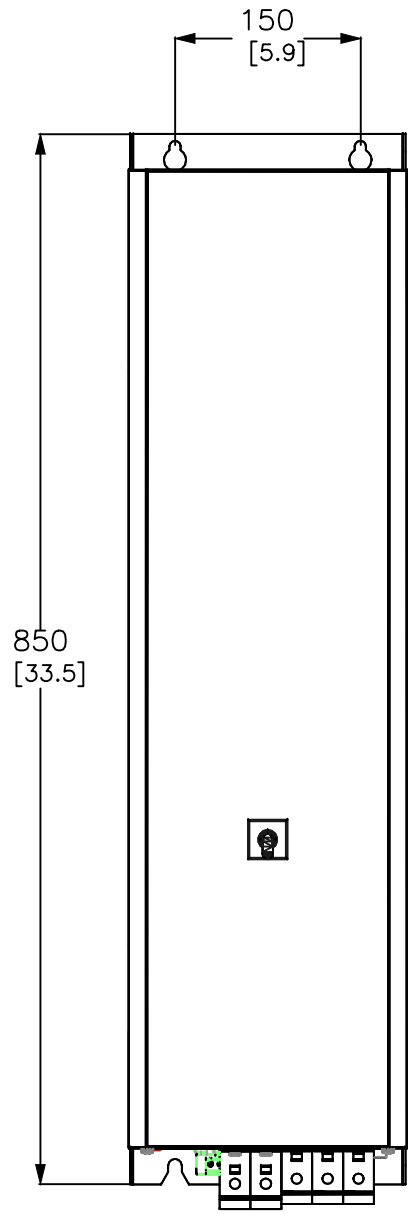

1 2 3 4 5 6 7 8

A

B

C

D

E

A

B

C

D

E

HUBBELL PQS APEX 100A BOTTOM CONNECTION 3W/4W 200-480V 50/60Hz IP20

DESCRIPTION  
**HUBBELL PQS  
 APEX ACTIVE FILTER  
 100A MODULE**

JOB NAME:  
 APEX 100A MODULE  
 JOB LOCATION:  
 DRAWING STATUS:

EQUIPMENT DESIGNATION:  
 BOTTOM CONNECTION  
 EQUIPMENT TYPE:  
 PQS APEX ACTIVE FILTER  
 DRAWING TYPE:

**CONFIDENTIAL**  
 THIS DRAWING SHALL BE USED ONLY AS SPECIFIED BY HUBBELL. ANY OTHER USE, REPRODUCTION OR DISCLOSURE TO OTHERS WITHOUT WRITTEN PERMISSION IS PROHIBITED.  
 ALL DIMENSIONS IN INCHES UNLESS SPECIFIED

DRAWN BY DB	DRAWN DATE 06/10/2020	CHK BY	CHK DATE
SHEET OF		DWG NO.	
		REV	

ALL UNITS MEASURED IN mm [inches]

1 2 3 4 5 6 7 8