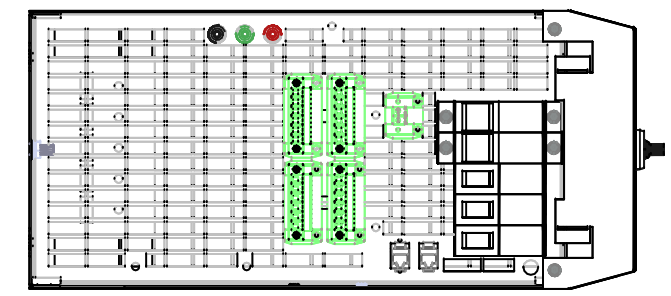

1 2 3 4 5 6 7 8

A

B

C

D

E

A

B

C

D

E

HUBBELL PQS APEX 100A BOTTOM CONNECTION 3W/4W 200-480V 50/60Hz IP20

DESCRIPTION  
**HUBBELL PQS  
 APEX ACTIVE FILTER  
 100A MODULE**

JOB NAME:  
 APEX 100A MODULE  
 JOB LOCATION:  
 DRAWING STATUS: