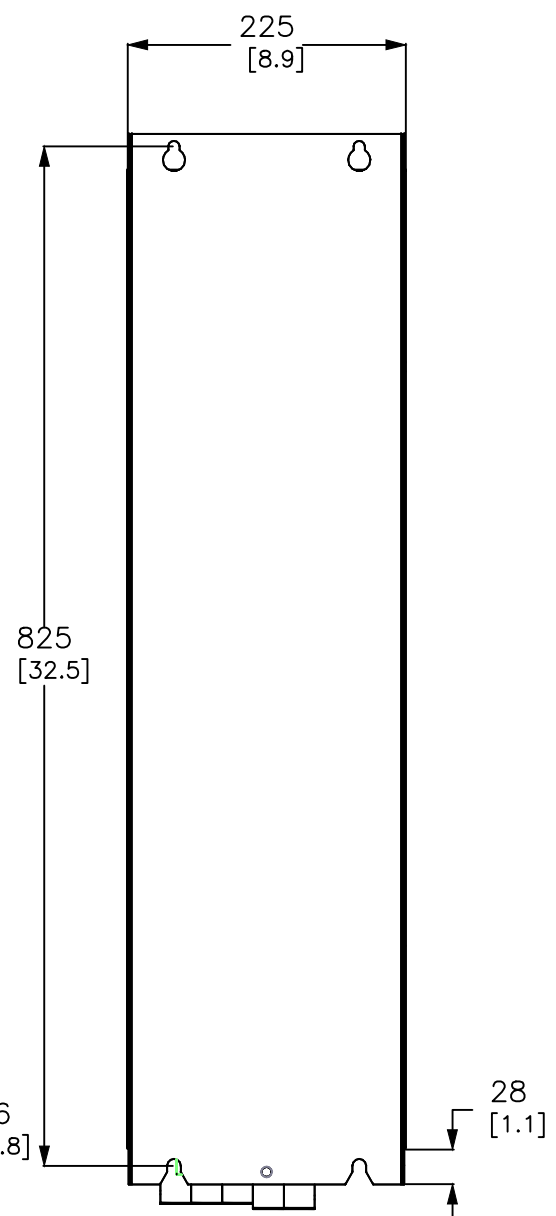

1 2 3 4 5 6 7 8

A

B

C

D

E

A

B

C

D

E

HUBBELL PQS APEX 100A BOTTOM CONNECTION 3W/4W 200-480V 50/60Hz IP20

DESCRIPTION  
**HUBBELL PQS  
 APEX ACTIVE FILTER  
 100A MODULE**

JOB NAME:  
 APEX 100A MODULE  
 JOB LOCATION:  
 DRAWING STATUS:

EQUIPMENT DESIGNATION:  
 BOTTOM CONNECTION  
 EQUIPMENT TYPE:  
 PQS APEX ACTIVE FILTER  
 DRAWING TYPE:

**CONFIDENTIAL**  
 THIS DRAWING SHALL BE USED ONLY AS SPECIFIED BY HUBBELL. ANY OTHER USE, REPRODUCTION OR DISCLOSURE TO OTHERS WITHOUT WRITTEN PERMISSION IS PROHIBITED.  
 ALL DIMENSIONS IN INCHES UNLESS SPECIFIED

DRAWN BY DB	DRAWN DATE 06/10/2020	CHK BY	CHK DATE
SHEET OF		DWG NO.	
		REV	

ALL UNITS MEASURED IN mm [inches]

1 2 3 4 5 6 7 8